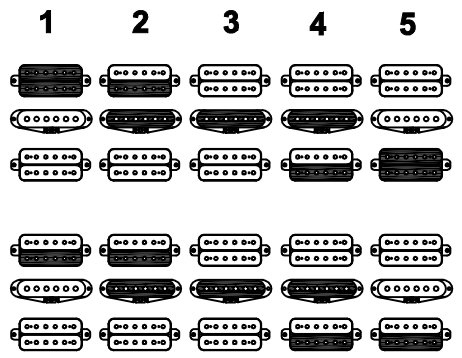

**5 WAY
SELECTOR SWITCH
CLS-2502**

**VOLUME
1602-D18SL-B500K**

TAIL GROUND
**JACK
CJ-ST**

HB-102B-OPEN-4P
DUNCAN DESIGNED

PT. CORT INDONESIA			
MODEL NAME	CORT- X-11		
DRAWING ON			
APPROVED BY	CHECKED BY	DESIGN BY	DRAWING BY