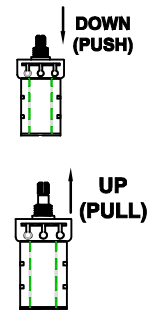

**5 WAY
SELECTOR SWITCH
CLS-2502**

**VOLUME
1602-D18SL-B500K**

TAIL GROUND
**JACK
CJ-ST**

HB-102B-OPEN-4P
DUNCAN DESIGNED

PT. CORT INDONESIA			
MODEL NAME	CORT- X-11		
DRAWING ON			
APPROVED BY	CHECKED BY	DESIGN BY	DRAWING BY