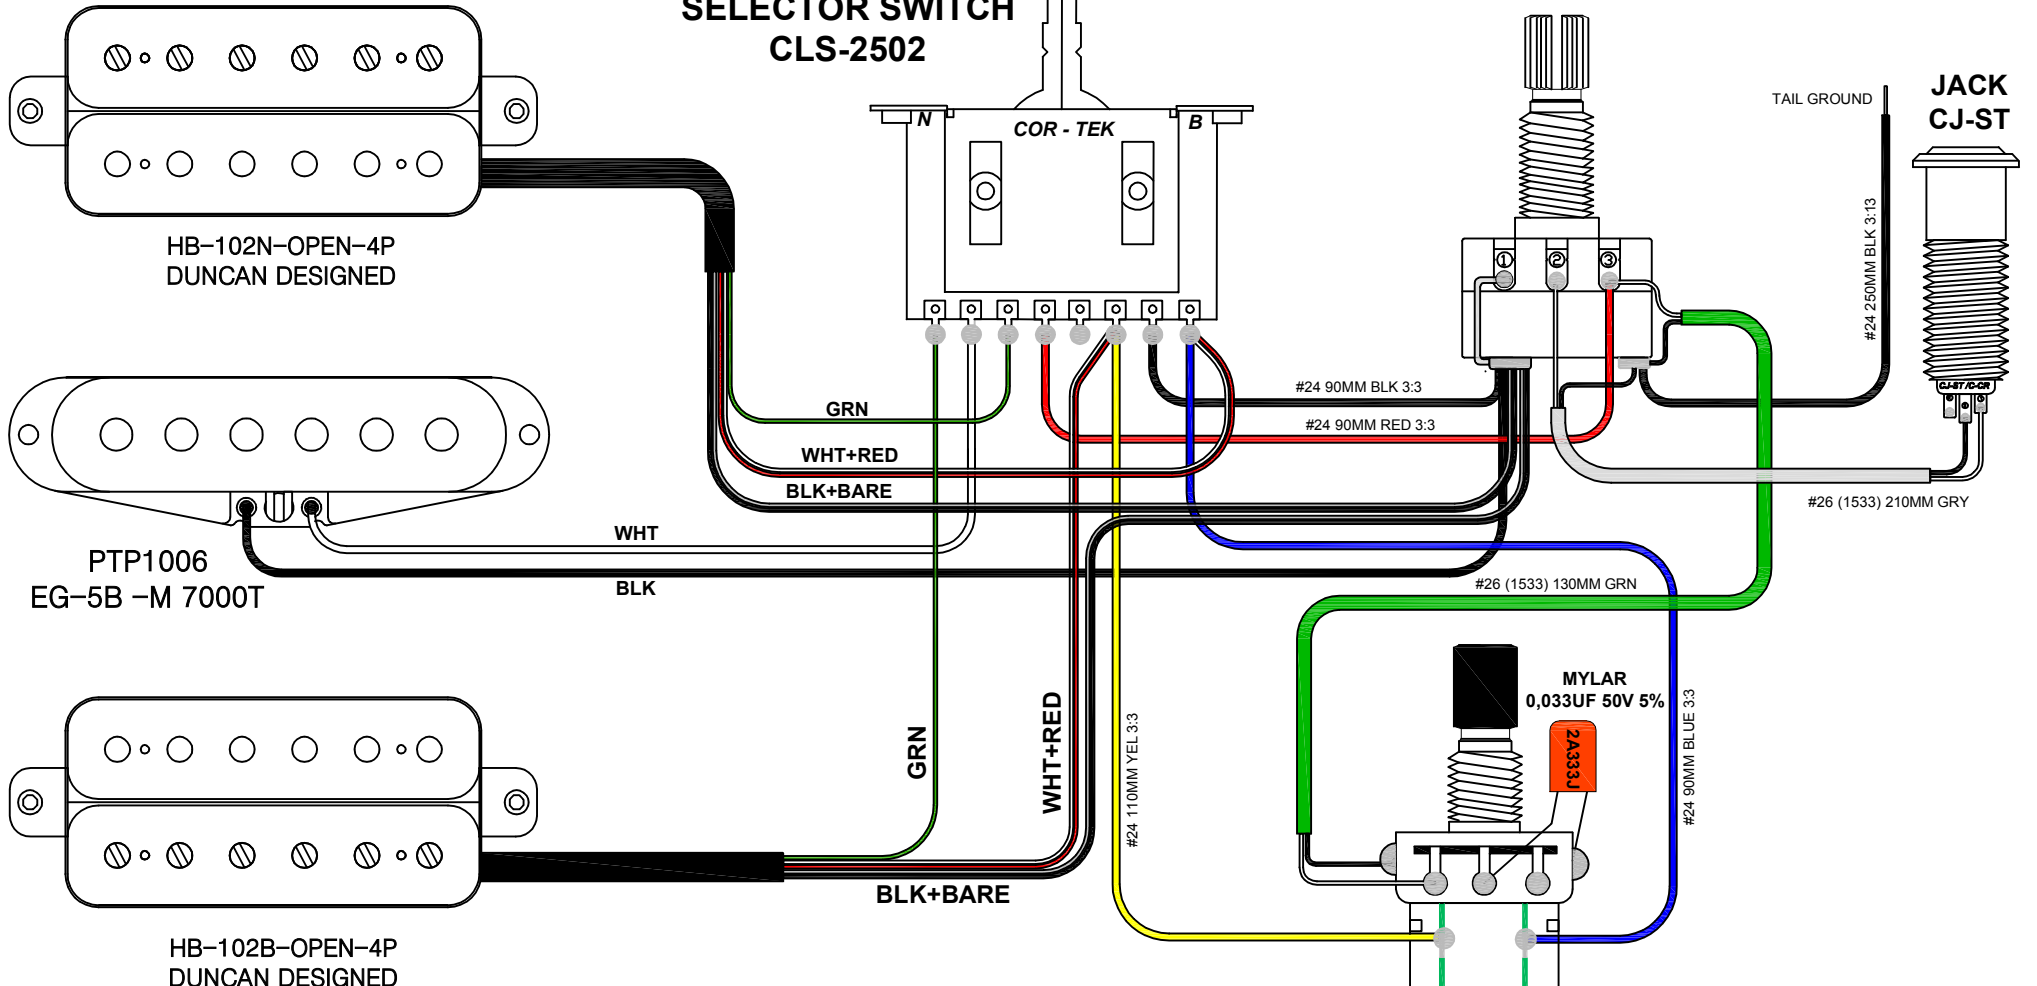

**5 WAY
SELECTOR SWITCH
CLS-2502**

**VOLUME
1602-D18SL-B500K**

TAIL GROUND
**JACK
CJ-ST**

HB-102B-OPEN-4P
DUNCAN DESIGNED

PT. CORT INDONESIA			
MODEL NAME	CORT- X-11		
DRAWING ON			
APPROVED BY	CHECKED BY	DESIGN BY	DRAWING BY