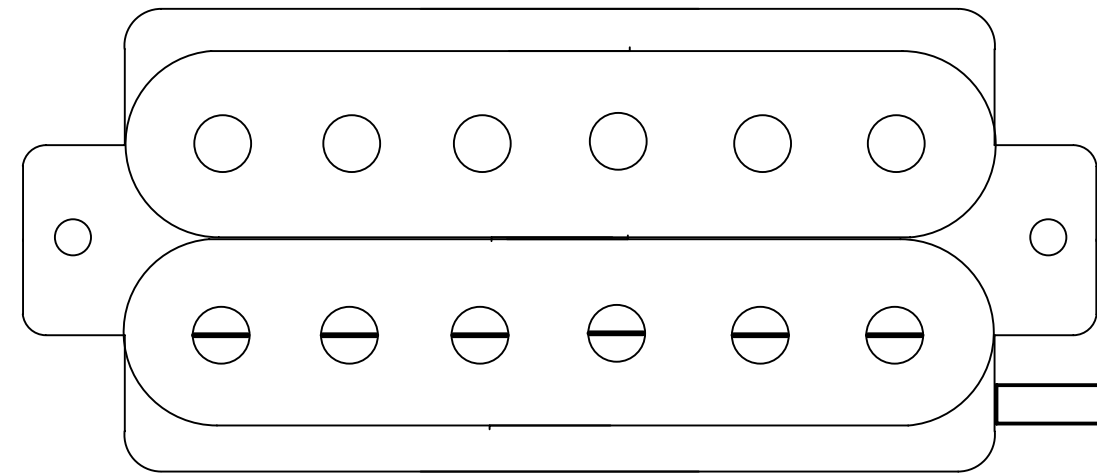

# M200

Neck Position Pickup

Bridge Position Pickup

3WAY  
TOGGLE S/W

VOLUME  
B500K

TONE  
D500K

333J

OUTPUT JACK

BLACK

WHITE