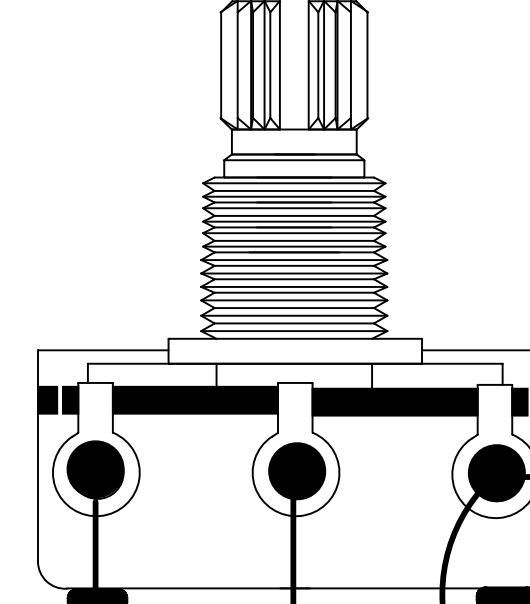

# M200

Neck Position Pickup

Bridge Position Pickup

3WAY  
TOGGLE S/W

VOLUME  
B500K

TONE  
D500K

333J

OUTPUT JACK

BLACK

WHITE