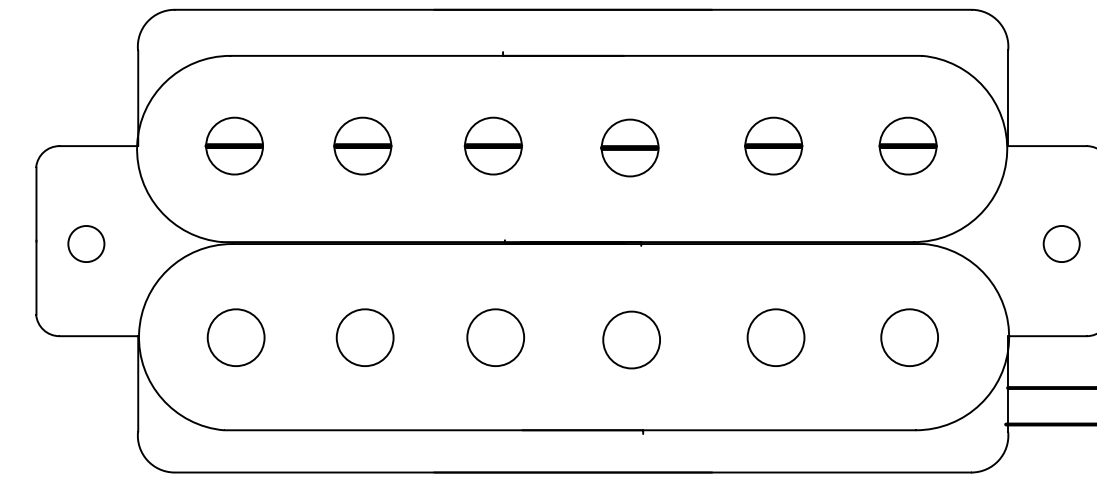

# M200

Neck Position Pickup

Bridge Position Pickup

3WAY  
TOGGLE S/W

VOLUME  
B500K

TONE  
D500K

333J

OUTPUT JACK

BLACK

WHITE