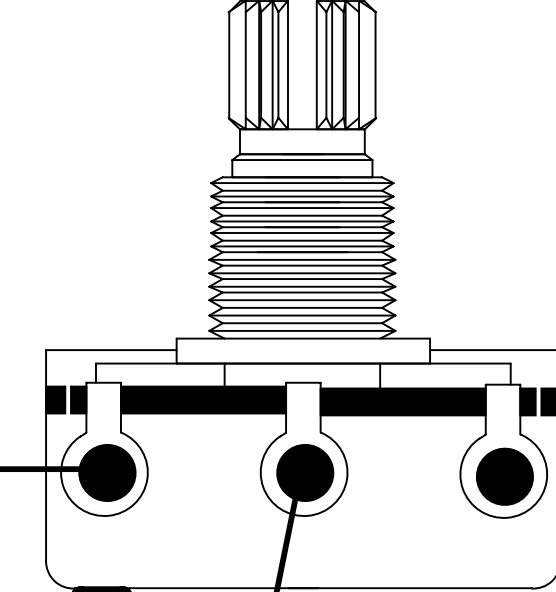

# M200

Neck Position Pickup

Bridge Position Pickup

3WAY  
TOGGLE S/W

VOLUME  
B500K

TONE  
D500K

333J

OUTPUT JACK

BLACK

WHITE