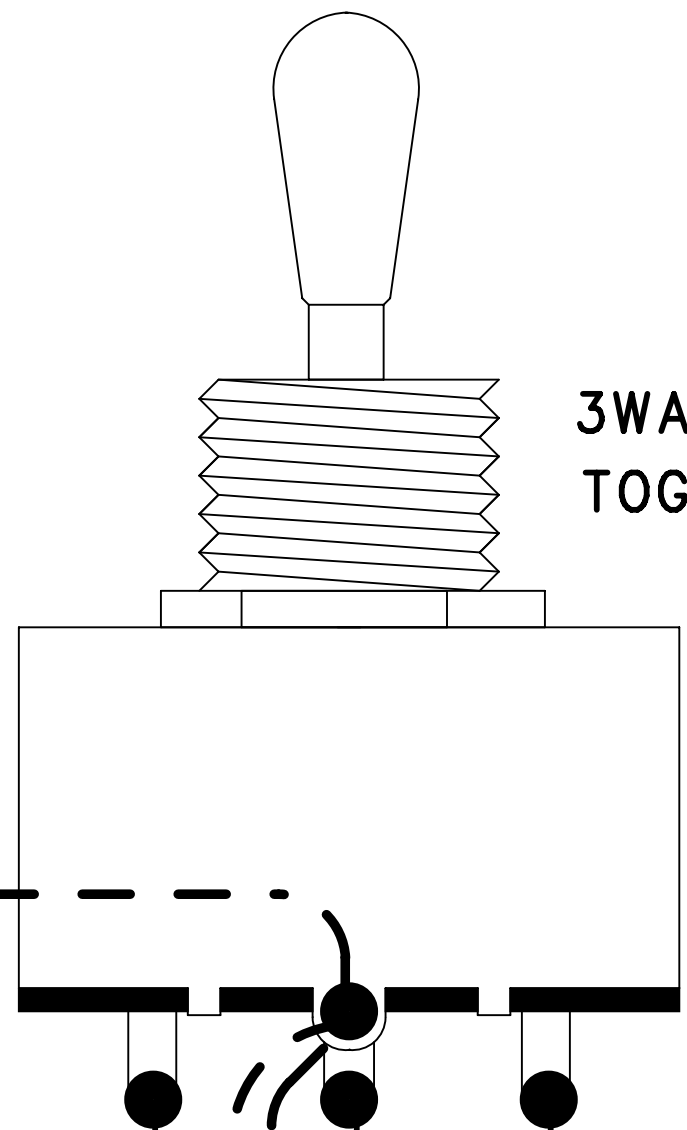

# M200

Neck Position Pickup

Bridge Position Pickup

3WAY  
TOGGLE S/W

VOLUME  
B500K

TONE  
D500K

333J

OUTPUT JACK

BLACK

WHITE