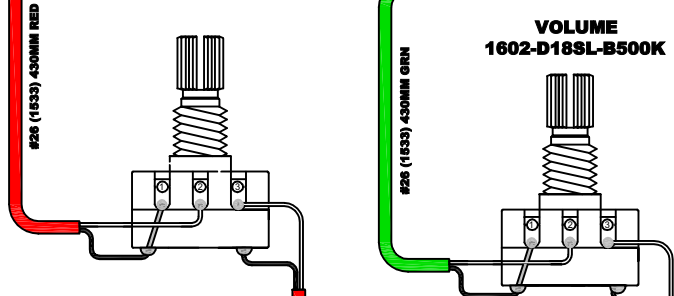

**PTP5001
EMG/OC1-BLK-F-4P**

**PTP5002
EMG/OC1-BLK-R-4P**

**TOGGLE SWITCH
BH001 3WAY-NI
KNOB: RED IVOTY**

**VOLUME
1602-D18SL-B500K**

**VOLUME
1602-D18SL-B500K**

**TONE
1607-D20SL-10A500K(P.P)**

**TONE
1607-D20SL-10A500K(P.P)**

MODEL NAME	CORT-CR230 (PUSH-PULL)			o Cort CO.
DRAWING NO				o
APPROVED BY	CHECKED BY	DESIGN BY	DRAWING BY	