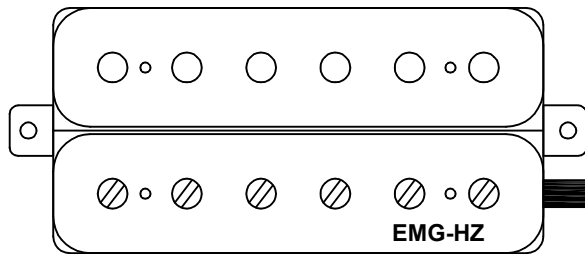

**PTP5001
EMG/OC1-BLK-F-4P**

**PTP5002
EMG/OC1-BLK-R-4P**

**TOGGLE SWITCH
BH001 3WAY-NI
KNOB: RED IVOTY**

**VOLUME
1602-D18SL-B500K**

**VOLUME
1602-D18SL-B500K**

**TONE
1607-D20SL-10A500K(P.P)**

**TONE
1607-D20SL-10A500K(P.P)**

MODEL NAME	CORT-CR230 (PUSH-PULL)			o Cort CO.
DRAWING NO				o
APPROVED BY	CHECKED BY	DESIGN BY	DRAWING BY	