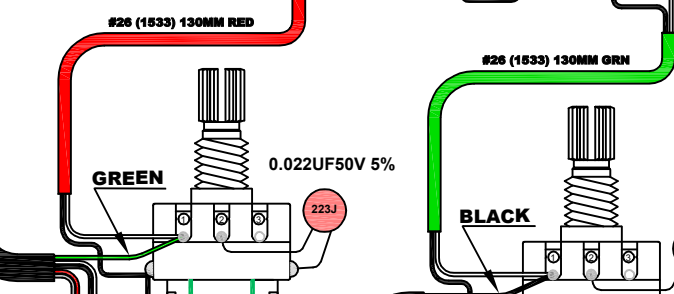

**PTP5001
EMG/OC1-BLK-F-4P**

**PTP5002
EMG/OC1-BLK-R-4P**

**TOGGLE SWITCH
BH001 3WAY-NI
KNOB: RED IVOTY**

**VOLUME
1602-D18SL-B500K**

**VOLUME
1602-D18SL-B500K**

**TONE
1607-D20SL-10A500K(P.P)**

**TONE
1607-D20SL-10A500K(P.P)**

MODEL NAME	CORT-CR230 (PUSH-PULL)			o Cort CO.
DRAWING NO				o
APPROVED BY	CHECKED BY	DESIGN BY	DRAWING BY	