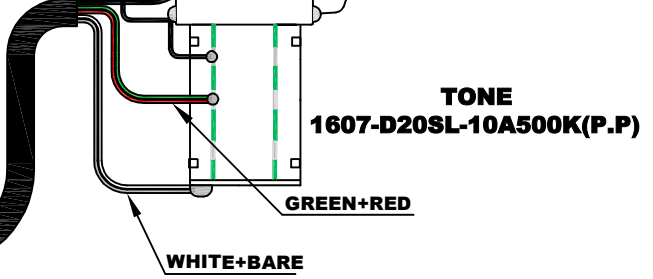

**PTP5001
EMG/OC1-BLK-F-4P**

**PTP5002
EMG/OC1-BLK-R-4P**

**TOGGLE SWITCH
BH001 3WAY-NI
KNOB: RED IVOTY**

**VOLUME
1602-D18SL-B500K**

**VOLUME
1602-D18SL-B500K**

**TONE
1607-D20SL-10A500K(P.P)**

**TONE
1607-D20SL-10A500K(P.P)**

MODEL NAME	CORT-CR230 (PUSH-PULL)			o Cort CO.
DRAWING NO				o
APPROVED BY	CHECKED BY	DESIGN BY	DRAWING BY	