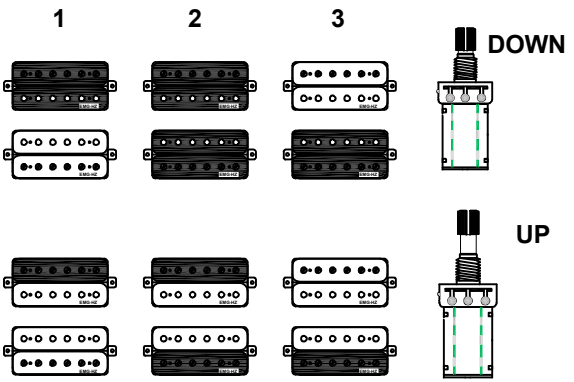

**PTP5001
EMG/OC1-BLK-F-4P**

**PTP5002
EMG/OC1-BLK-R-4P**

**TOGGLE SWITCH
BH001 3WAY-NI
KNOB: RED IVOTY**

**VOLUME
1602-D18SL-B500K**

**VOLUME
1602-D18SL-B500K**

**TONE
1607-D20SL-10A500K(P.P)**

**TONE
1607-D20SL-10A500K(P.P)**

MODEL NAME	CORT-CR230 (PUSH-PULL)			o Cort CO.
DRAWING NO				o
APPROVED BY	CHECKED BY	DESIGN BY	DRAWING BY	