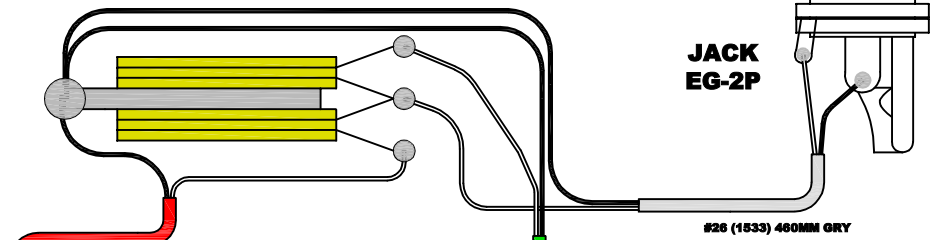

**PTP5001
EMG/OC1-BLK-F-4P**

**PTP5002
EMG/OC1-BLK-R-4P**

**TOGGLE SWITCH
BH001 3WAY-NI
KNOB: RED IVOTY**

**VOLUME
1602-D18SL-B500K**

**VOLUME
1602-D18SL-B500K**

**TONE
1607-D20SL-10A500K(P.P)**

**TONE
1607-D20SL-10A500K(P.P)**

MODEL NAME	CORT-CR230 (PUSH-PULL)			o Cort CO.
DRAWING NO				o
APPROVED BY	CHECKED BY	DESIGN BY	DRAWING BY	