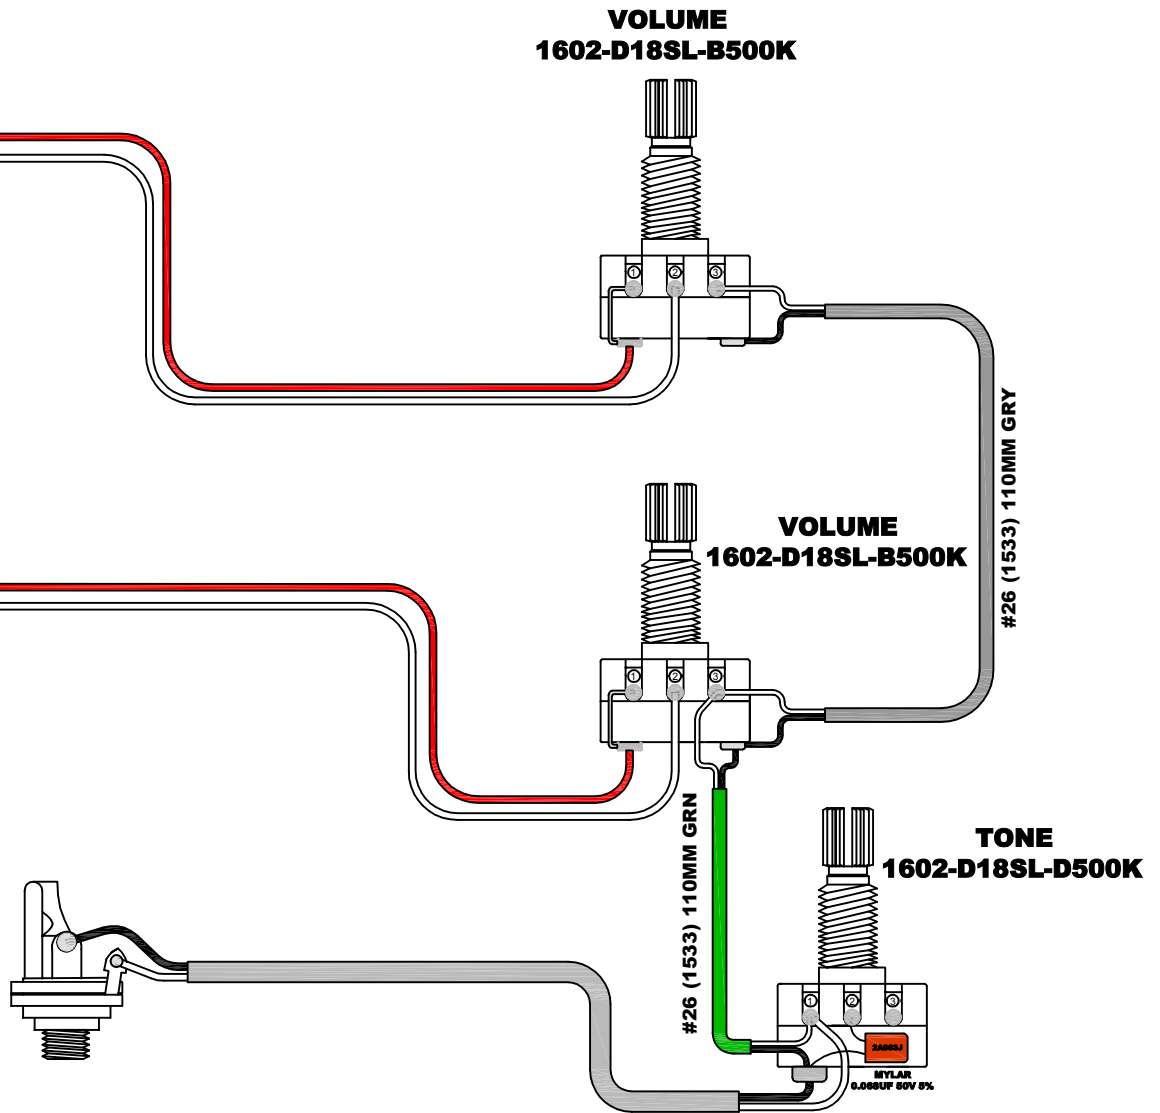

**PTP3504
EB1B-5ST-F-ALNICO 7000T**

**PTP3504
EB1B-5ST-F-ALNICO 7000T**

| | | | |
|--------------------|------------|-----------|------------|
| PT. CORT INDONESIA | | | |
| MODEL NAME | CORT-GB35J | | |
| DRAWING NO | | | |
| APPROVED BY | CHECKED BY | DESIGN BY | DRAWING BY |
| | | | |