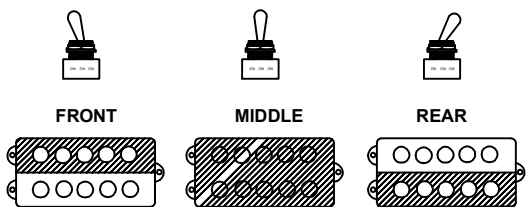

**PTP3503
EB1B-F(ALNICO) 7000T**

**PTP7074
MBA-4ST-4P 4000T**

**BALANCER
1609-D20RL-A500K+C500K**

**TREBLE/BASS
MIDDLE**

MIDDLE

TREBLE/BASS

**SWITCH TOGGLE POSITION
FOR REAR PICK UP(SPLIT)**

PT. CORT INDONESIA			
MODEL NAME	CORT-GB74 (NEW EQ 2013)-GB II VER.A		
DRAWING NO			
APPROVED BY	CHECKED BY	DESIGN BY	DRAWING BY