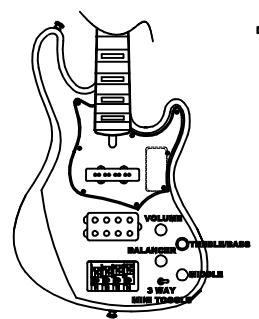

**PTP3503
EB1B-F(ALNICO) 7000T**

**PTP7074
MBA-4ST-4P 4000T**

**BALANCER
1609-D20RL-A500K+C500K**

**TREBLE/BASS
MIDDLE**

MIDDLE

TREBLE/BASS

**SWITCH TOGGLE POSITION
FOR REAR PICK UP(SPLIT)**

PT. CORT INDONESIA			
MODEL NAME	CORT-GB74 (NEW EQ 2013)-GB II VER.A		
DRAWING NO			
APPROVED BY	CHECKED BY	DESIGN BY	DRAWING BY