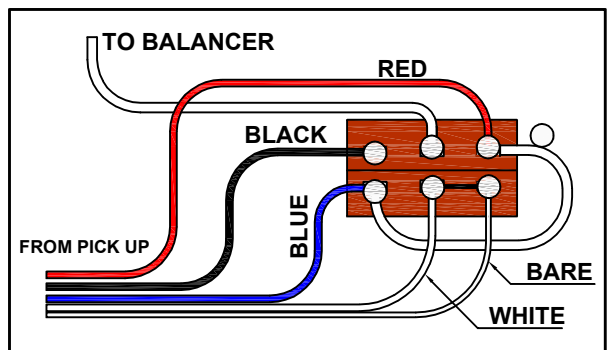

**PTP3503
EB1B-F(ALNICO) 7000T**

**PTP7074
MBA-4ST-4P 4000T**

**BALANCER
1609-D20RL-A500K+C500K**

**TREBLE/BASS
MIDDLE**

MIDDLE

TREBLE/BASS

**SWITCH TOGGLE POSITION
FOR REAR PICK UP(SPLIT)**

PT. CORT INDONESIA			
MODEL NAME	CORT-GB74 (NEW EQ 2013)-GB II VER.A		
DRAWING NO			
APPROVED BY	CHECKED BY	DESIGN BY	DRAWING BY