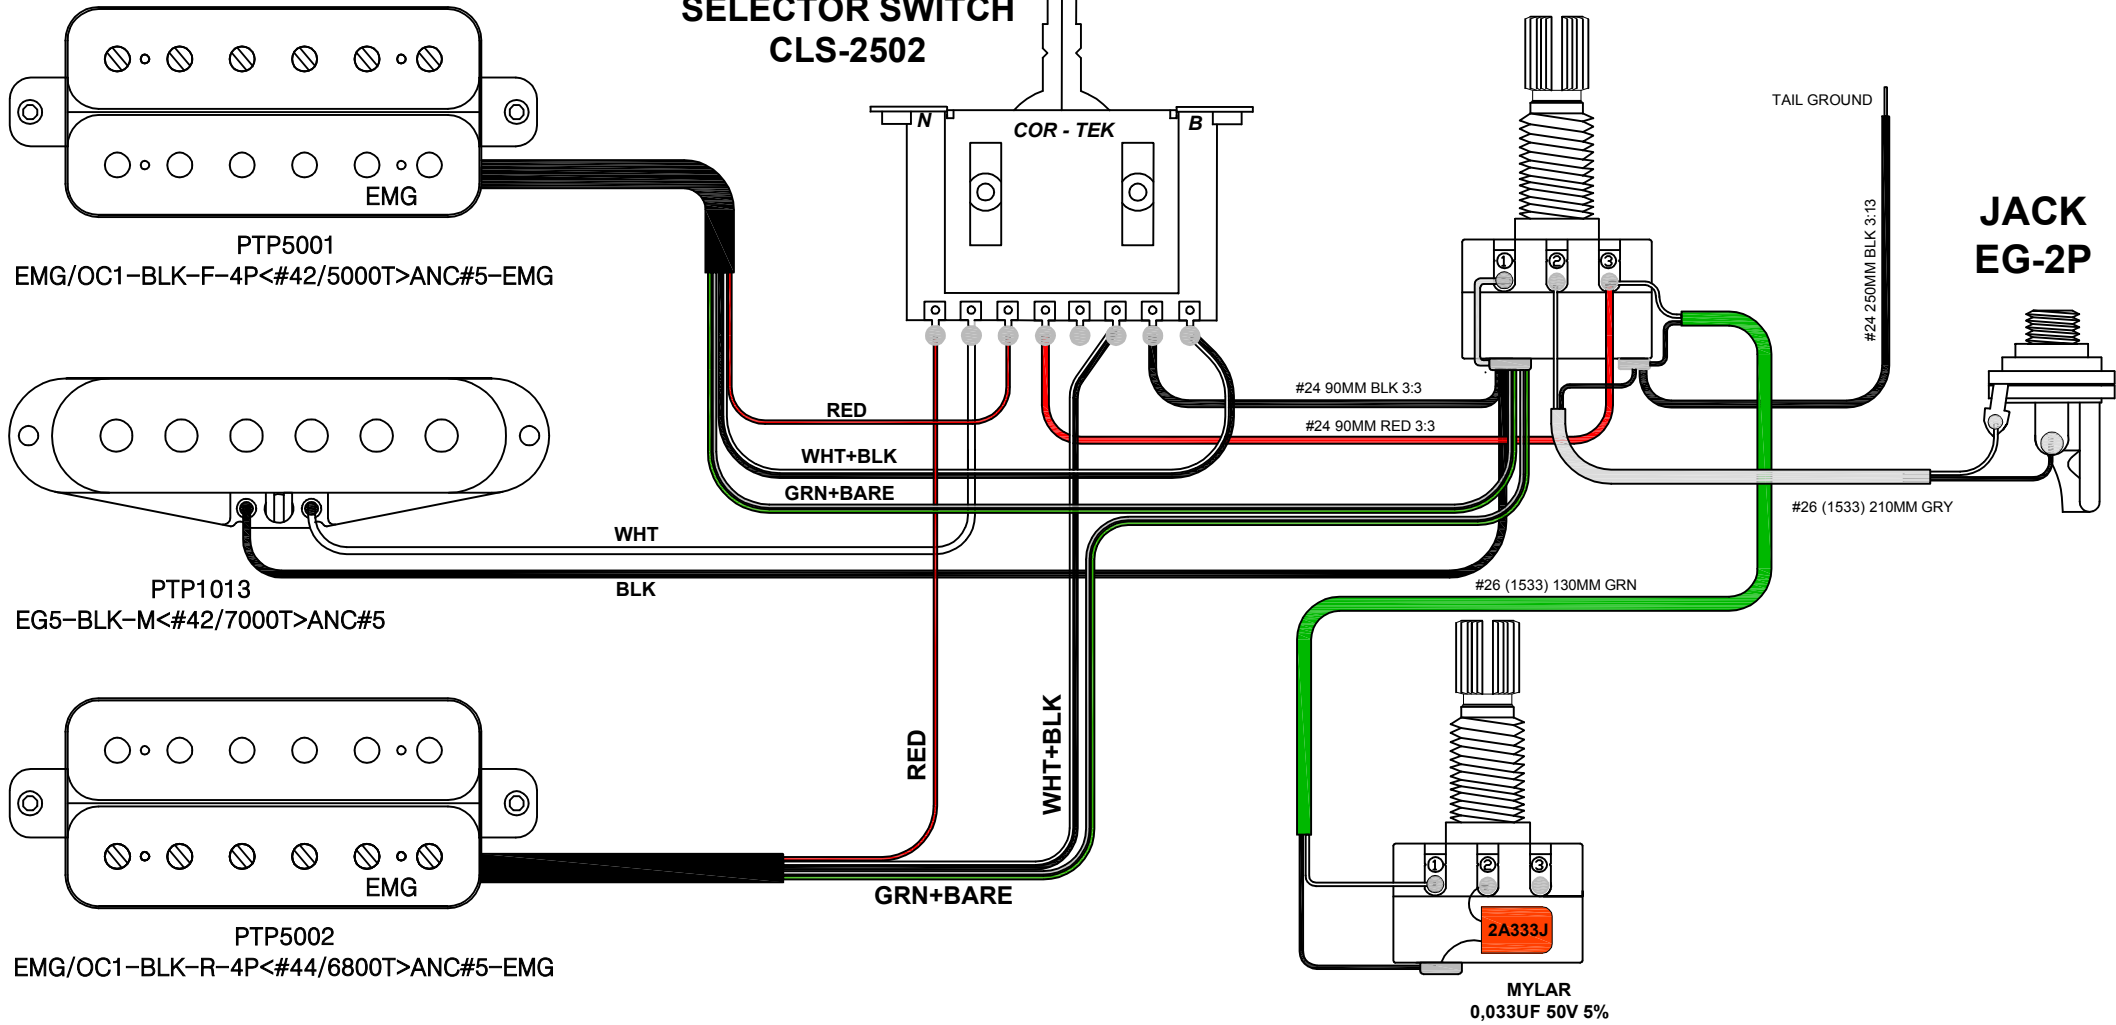

**5 WAY
SELECTOR SWITCH
CLS-2502**

**VOLUME
1602-D18SL-B500K**

PT. CORT INDONESIA			
MODEL NAME	CORT - X250		
DRAWING ON			
APPROVED BY	CHECKED BY	DESIGN BY	DRAWING BY