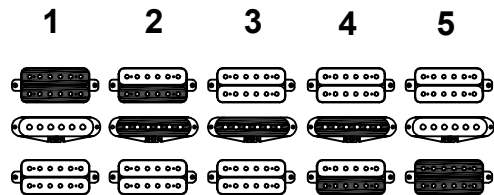

**5 WAY
SELECTOR SWITCH
CLS-2502**

**VOLUME
1602-D18SL-B500K**

PT. CORT INDONESIA			
MODEL NAME	CORT - X250		
DRAWING ON			
APPROVED BY	CHECKED BY	DESIGN BY	DRAWING BY