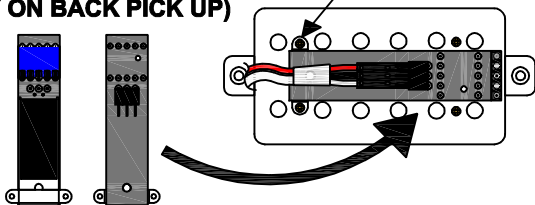

**EMG ACTIVE CIRCUIT (EQUALIZER)**

364N PLUG ON PREAMP  
364B PLUG ON PREAMP  
(ASSY ON BACK PICK UP)

WAKTU PASANG  
HARUS DI SCREW

**PT. CORT INDONESIA**

MODEL NAME	CORT- KX257B (RETRO ACTIVE PU)		
DRAWING ON			
APPROVED BY	CHECKED BY	DESIGN BY	DRAWING BY