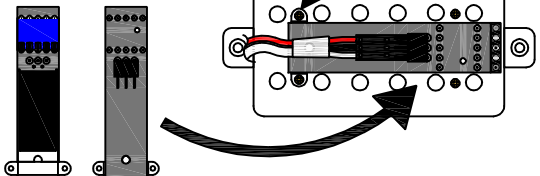

**WAKTU PASANG HARUS DI SCREW**

<b>PT. CORT INDONESIA</b>			
MODEL NAME	CORT - KX300 (RETRO ACTIVE PU)		
DRAWING ON			
APPROVED BY	CHECKED BY	DESIGN BY	DRAWING BY