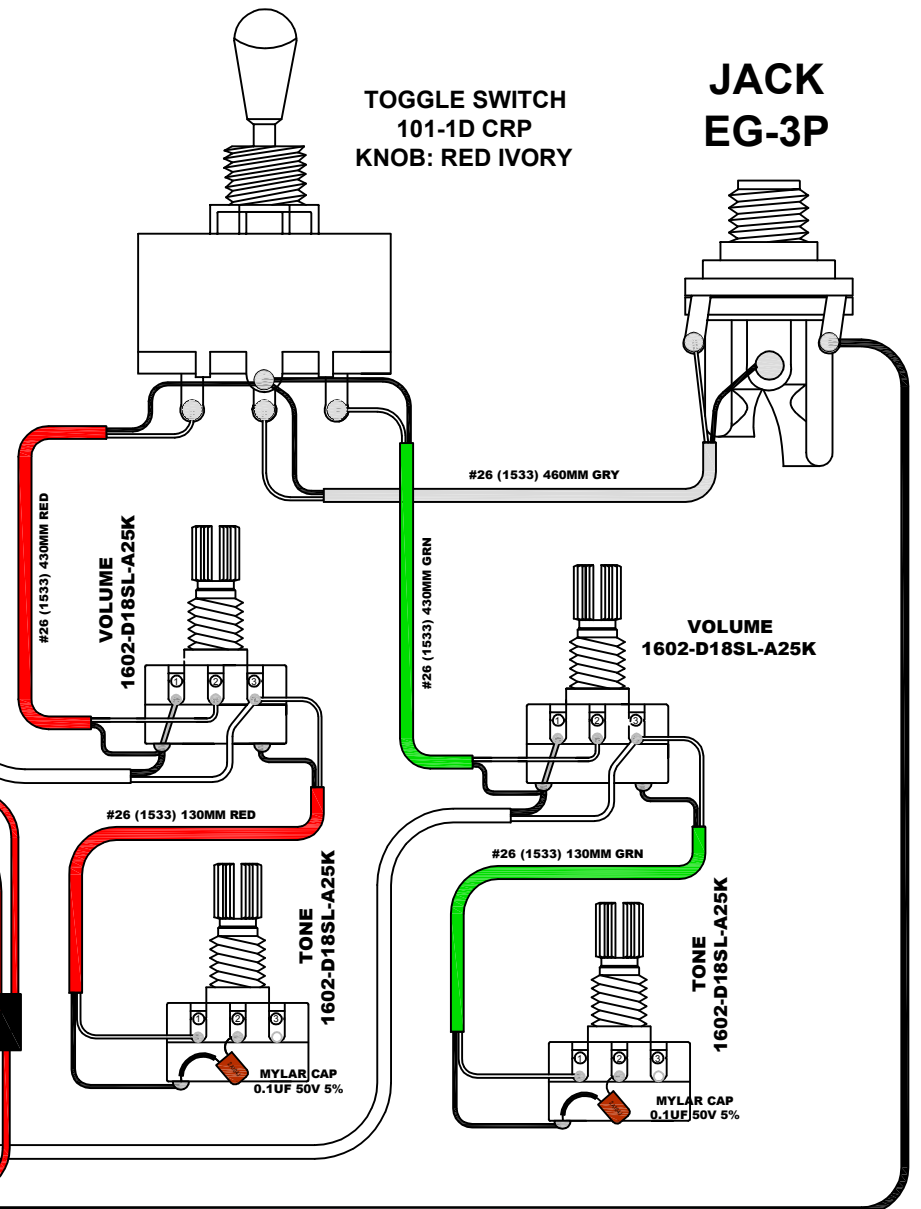

TOGGLE SWITCH  
101-1D CRP  
KNOB: RED IVORY

JACK  
EG-3P

PTP5001-5  
EMGRA #364 IV ZEBRA <#42/5000T>ANC#5  
GOLD LOGO

PTP5002-32  
EMGRA #RAZ 360A-F IV ZEBRA <#42/5000T>ANC#5  
GOLD LOGO

MODEL NAME	CORT - CR300 (Retro Active PU)		
DRAWING NO			
APPROVED BY	CHECKED BY	DESIGN BY	DRAWING BY