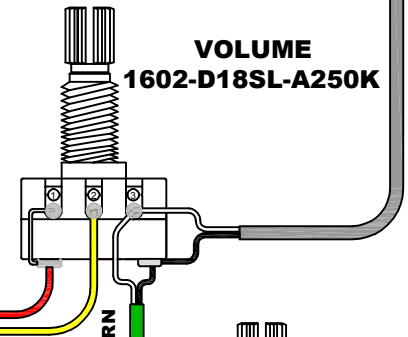

PTP8057-1
JB5NL-F<#43 / 5500T:6000T>ANC#5

PTP8058-1
JB5NL-R<#43 / 6000T:6500T>ANC#5

JACK
EG-2P

VOLUME
1602-D18SL-A250K

VOLUME
1602-D18SL-A250K

#26 (1533) 110MM GRY

TONE
1602-D18SL-A250K

#26 (1533) 110MM GRN

MYLAR
 0.068UF 50V 5%

PT. CORT INDONESIA				
MODEL NAME	CORT-GB55JJ (2017) W/PICKGUARD WING			
DRAWING NO				
APPROVED BY	CHECKED BY	DESIGN BY	DRAWING BY	