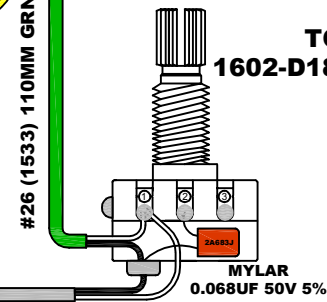

PTP8057-1
JB5NL-F<#43 / 5500T:6000T>ANC#5

PTP8058-1
JB5NL-R<#43 / 6000T:6500T>ANC#5

JACK
EG-2P

VOLUME
1602-D18SL-A250K

VOLUME
1602-D18SL-A250K

#26 (1533) 110MM GRY

TONE
1602-D18SL-A250K

#26 (1533) 110MM GRN

MYLAR
 0.068UF 50V 5%

PT. CORT INDONESIA				
MODEL NAME	CORT-GB55JJ (2017) W/PICKGUARD WING			
DRAWING NO				
APPROVED BY	CHECKED BY	DESIGN BY	DRAWING BY	