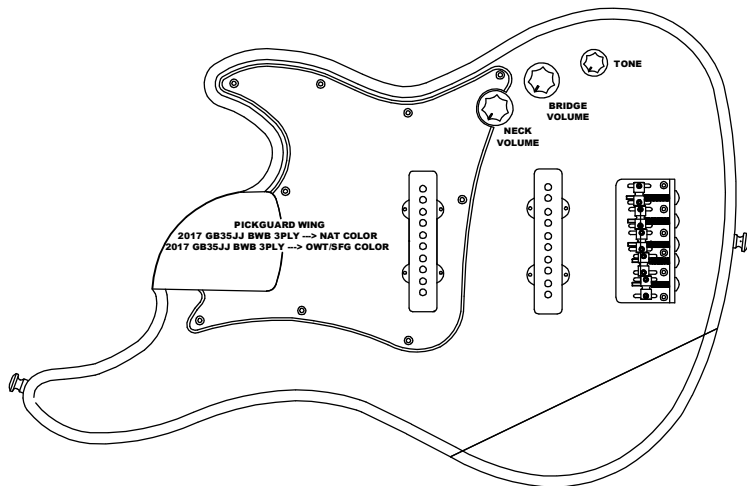

PTP8057-1
JB5NL-F<#43 / 5500T:6000T>ANC#5

PTP8058-1
JB5NL-R<#43 / 6000T:6500T>ANC#5

JACK
EG-2P

VOLUME
1602-D18SL-A250K

VOLUME
1602-D18SL-A250K

#26 (1533) 110MM GRY

TONE
1602-D18SL-A250K

#26 (1533) 110MM GRN

MYLAR
 0.068UF 50V 5%

PT. CORT INDONESIA				
MODEL NAME	CORT-GB55JJ (2017) W/PICKGUARD WING			
DRAWING NO				
APPROVED BY	CHECKED BY	DESIGN BY	DRAWING BY	