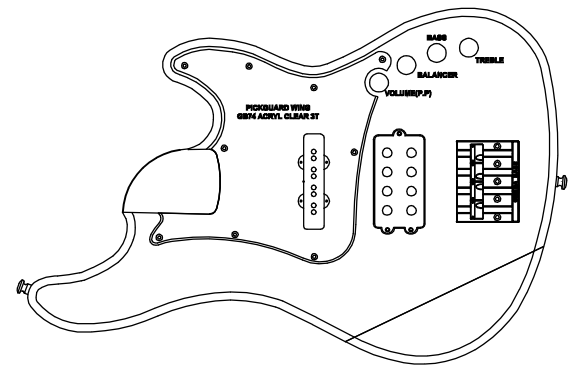

PTP8055-2
JB4NL-F<#43 / 6000T>ANC#5
W/CV BK MATT

PTP7074
MBA-4ST-BLK-4P<#41/ 4000T>ANC#5

BALANCER
 1609-D20RL-A500K+C500K

VOLUME
 1607-D20RL-10B500K(P.P)

BASS
 1608-D18RL-B100K

TREBLE
 1608-D18RL-B100K

2-BAND
 (1VOL(P.P),2 TONE,1BAL)

BATTERY 9 V

PT. CORT INDONESIA			
MODEL NAME	CORT-GB74JH (2017) W/PICKGUARD WING		
DRAWING NO			
APPROVED BY	CHECKED BY	DESIGN BY	DRAWING BY