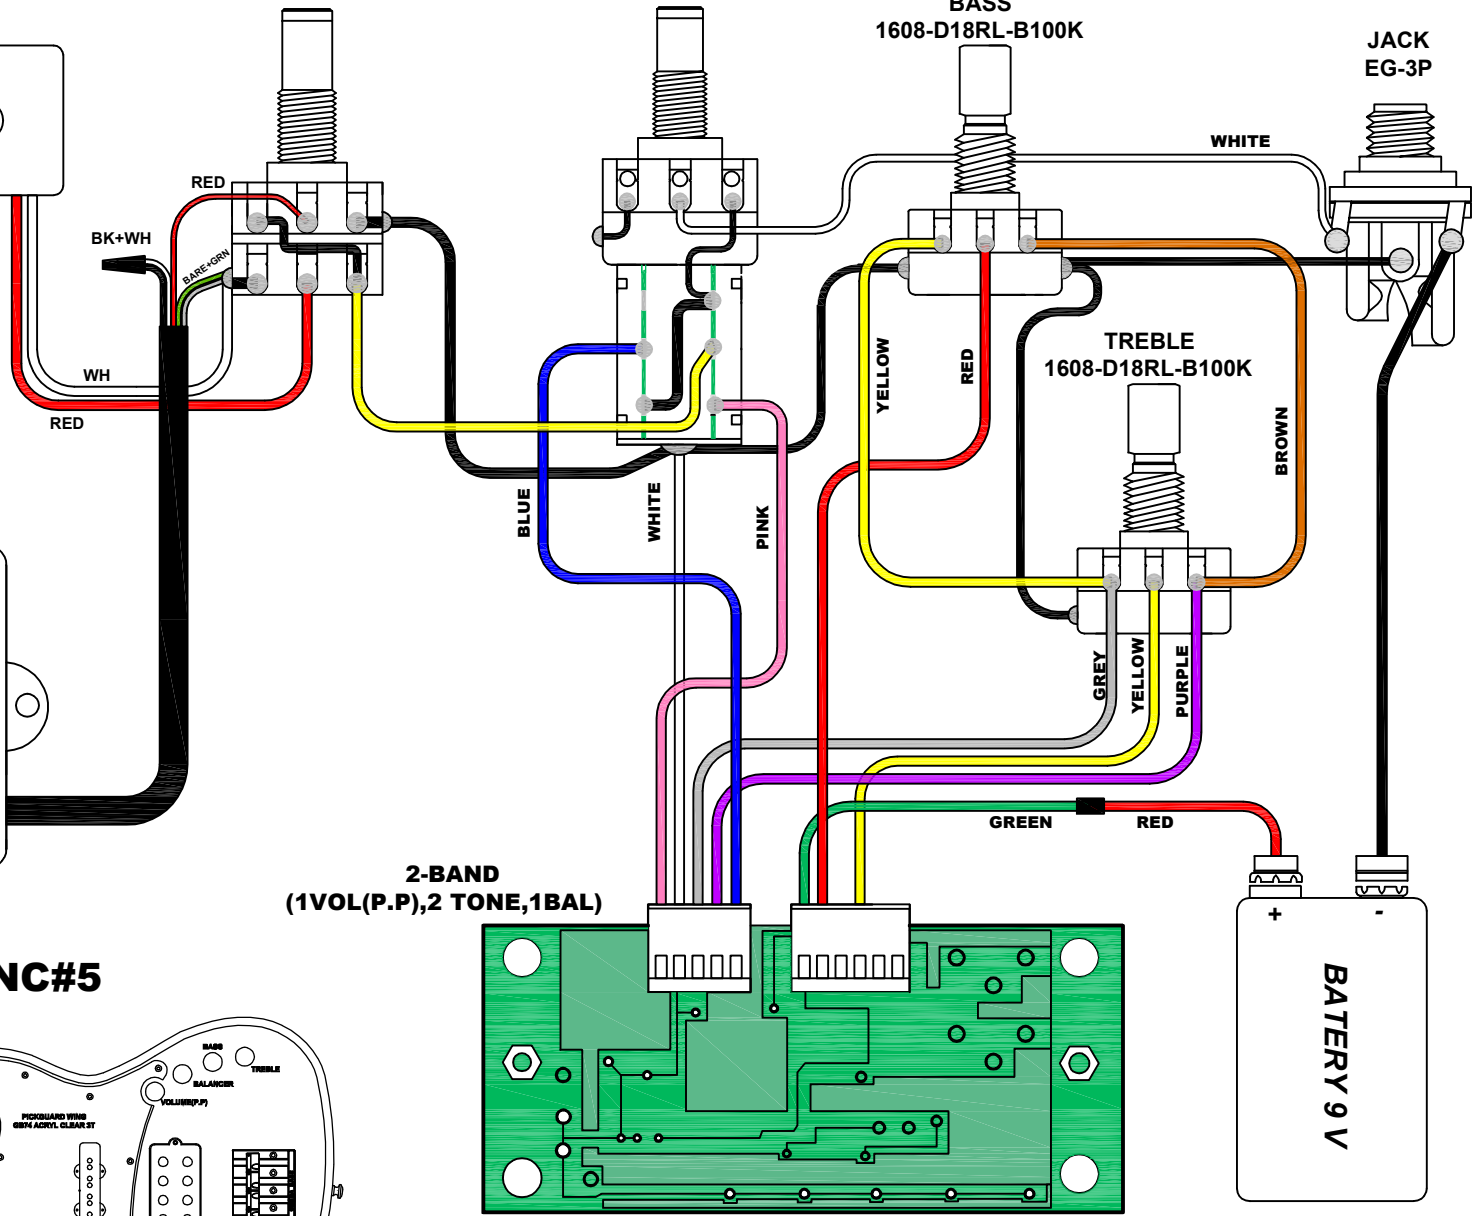

PTP8055-2
JB4NL-F<#43 / 6000T>ANC#5
W/CV BK MATT

PTP7074
MBA-4ST-BLK-4P<#41/ 4000T>ANC#5

BALANCER
 1609-D20RL-A500K+C500K

VOLUME
 1607-D20RL-10B500K(P.P)

BASS
 1608-D18RL-B100K

TREBLE
 1608-D18RL-B100K

2-BAND
 (1VOL(P.P),2 TONE,1BAL)

BATTERY 9 V

PT. CORT INDONESIA			
MODEL NAME	CORT-GB74JH (2017) W/PICKGUARD WING		
DRAWING NO			
APPROVED BY	CHECKED BY	DESIGN BY	DRAWING BY