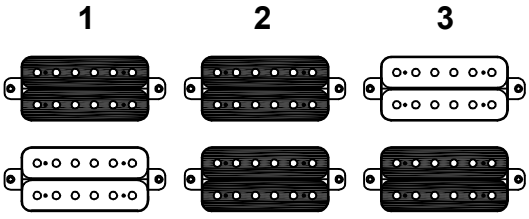

**3 WAY SELECTOR SWITCH
CLS-2302**

**VOLUME
1602-D18SL-B500K**

**JACK
EG-2P**

**TONE
1602-D18SL-D500K**

PT. CORT INDONESIA			
MODEL NAME	CORT- X-1 DX,X-1 DFR		
DRAWING ON			
APPROVED BY	CHECKED BY	DESIGN BY	DRAWING BY