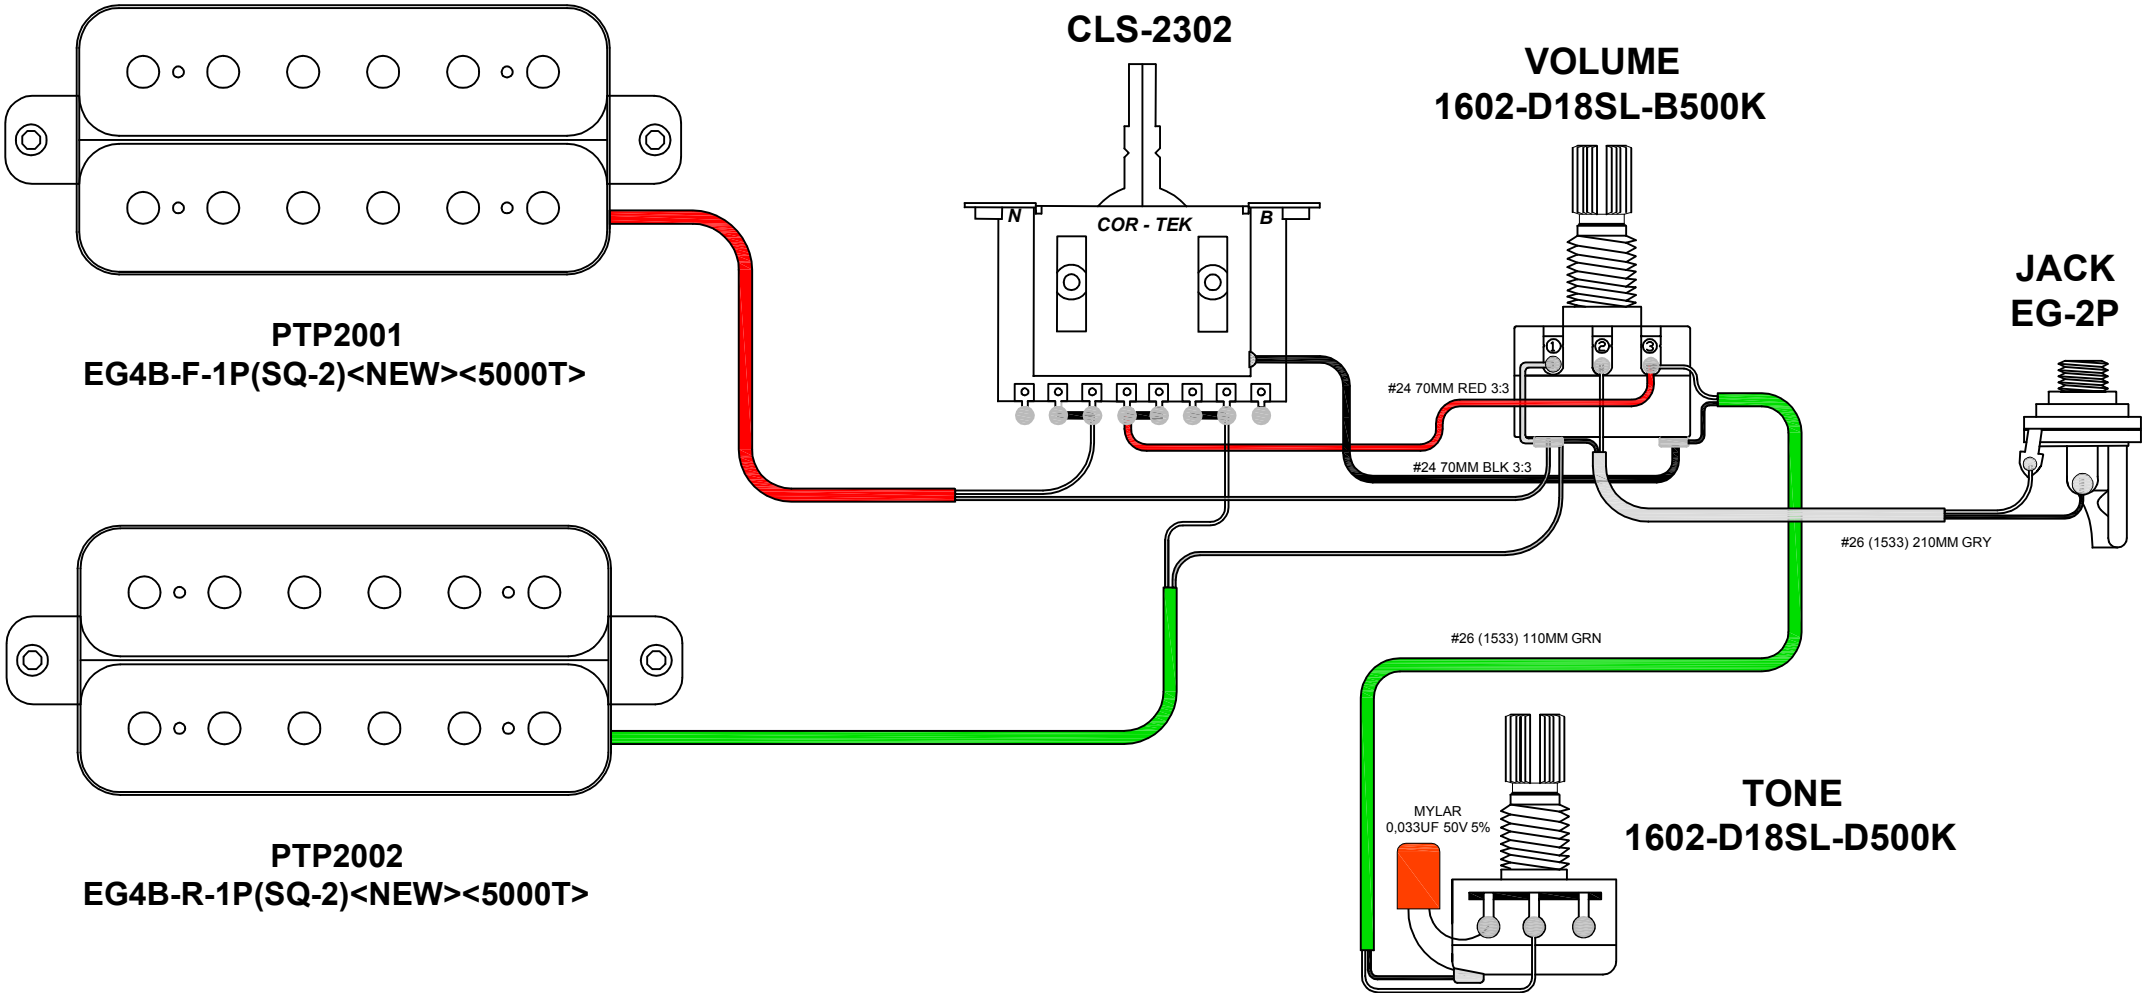

**3 WAY SELECTOR SWITCH
CLS-2302**

**VOLUME
1602-D18SL-B500K**

**JACK
EG-2P**

**TONE
1602-D18SL-D500K**

PT. CORT INDONESIA			
MODEL NAME	CORT- X-1 DX,X-1 DFR		
DRAWING ON			
APPROVED BY	CHECKED BY	DESIGN BY	DRAWING BY